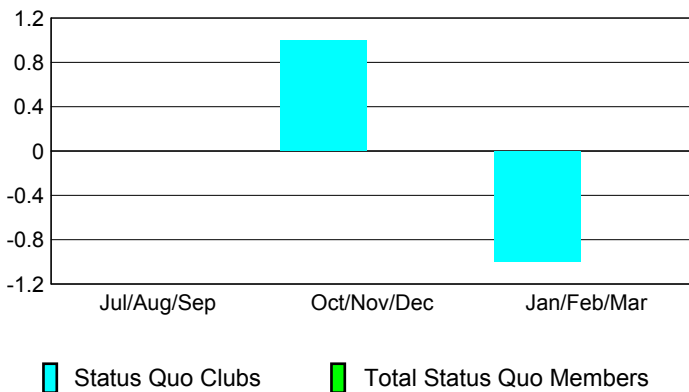

Club Results 2008-2009

Goal, New, Dropped, Gain/Loss

Comparison of Club Gain/Loss

Current Year Compared to the Previous Year

YTD Status Quo Clubs 2008-2009

Status Quo Clubs Compared to Status Quo Members

MEMBERSHIP

Membership Results 2008-2009

Membership 2007-2008

Month	Net Memb Goal	Actual New Memb	Actual Dropped Memb	Gain/Loss of Memb	Gain/Loss of Memb
Jul/Aug/Sep	2	38	-17	21	-5
Oct/Nov/Dec	-2	16	-33	-17	-10
Jan/Feb/Mar	20	30	-31	-1	-1
Totals	20	84	-81	3	-16