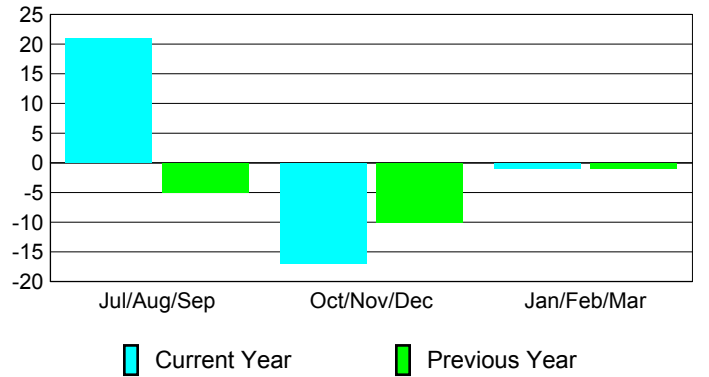

Membership Results 2008-2009

Membership 2007-2008

Month	Net Memb Goal	Actual New Memb	Actual Dropped Memb	Gain/Loss of Memb	Gain/Loss of Memb
Jul/Aug/Sep	2	38	-17	21	-5
Oct/Nov/Dec	-2	16	-33	-17	-10
Jan/Feb/Mar	20	30	-31	-1	-1
Totals	20	84	-81	3	-16

Membership Results 2008-2009

Goal, New, Dropped, Gain/Loss

Comparison of Membership Gain/Loss

Current Year Compared to the Previous Year

Gender Comparison 2008-2009