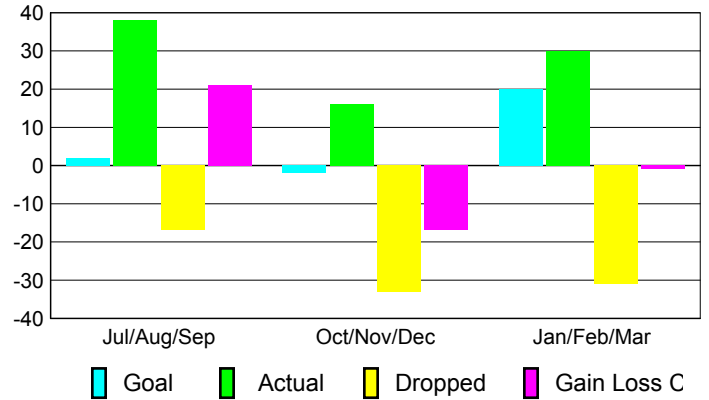

Membership Results 2008-2009

Goal, New, Dropped, Gain/Loss